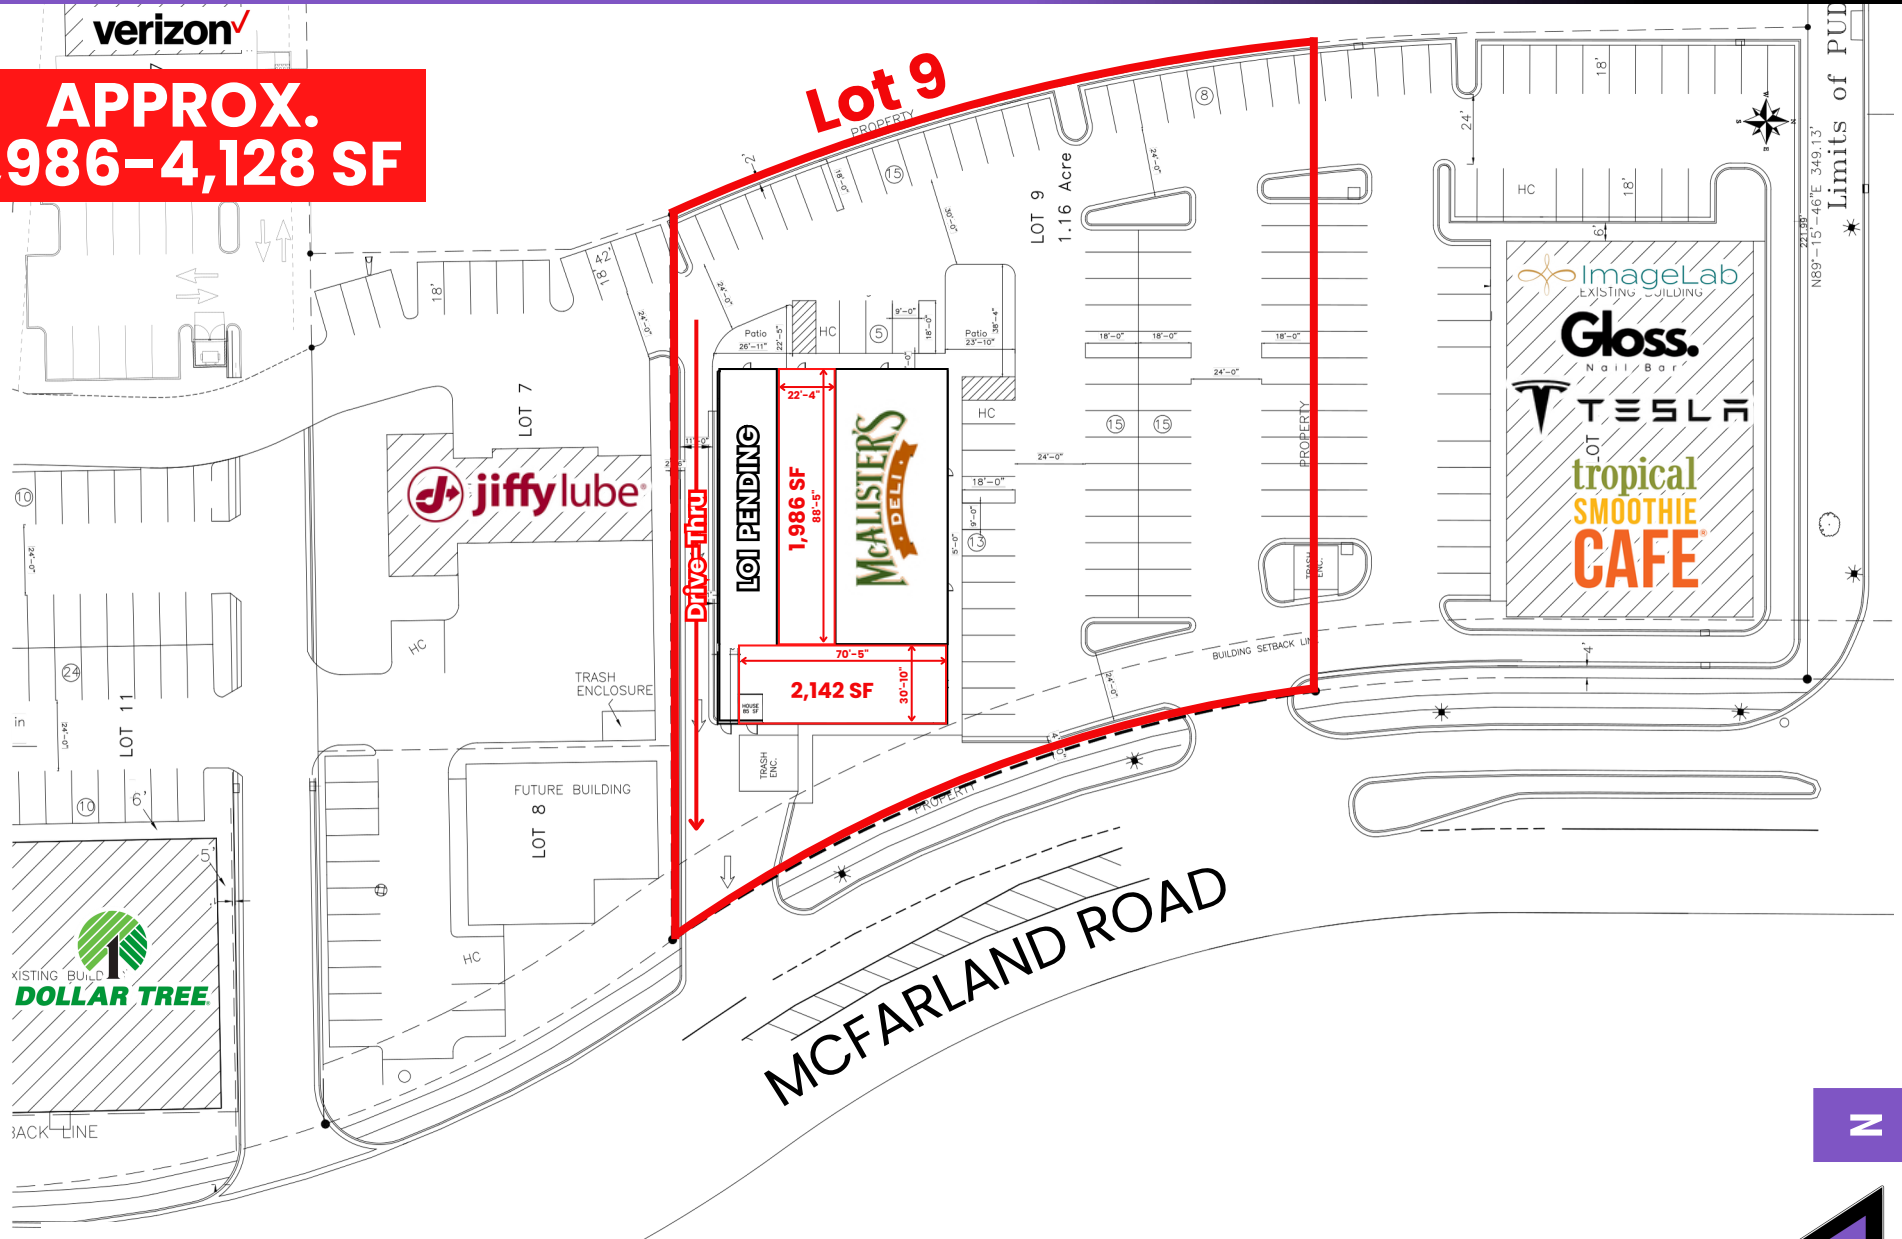

SITE PLAN | N PERRYVILLE RD & MCFARLAND RD, ROCKFORD, IL 61108

END CAP HAS DRIVE-THRU OPPORTUNITY

**APPROX.
1,986-4,128 SF**

815-229-3000

leasing@firstmidwestgroup.com

6801 Spring Creek Road, Rockford, IL 61114

First Midwest Group