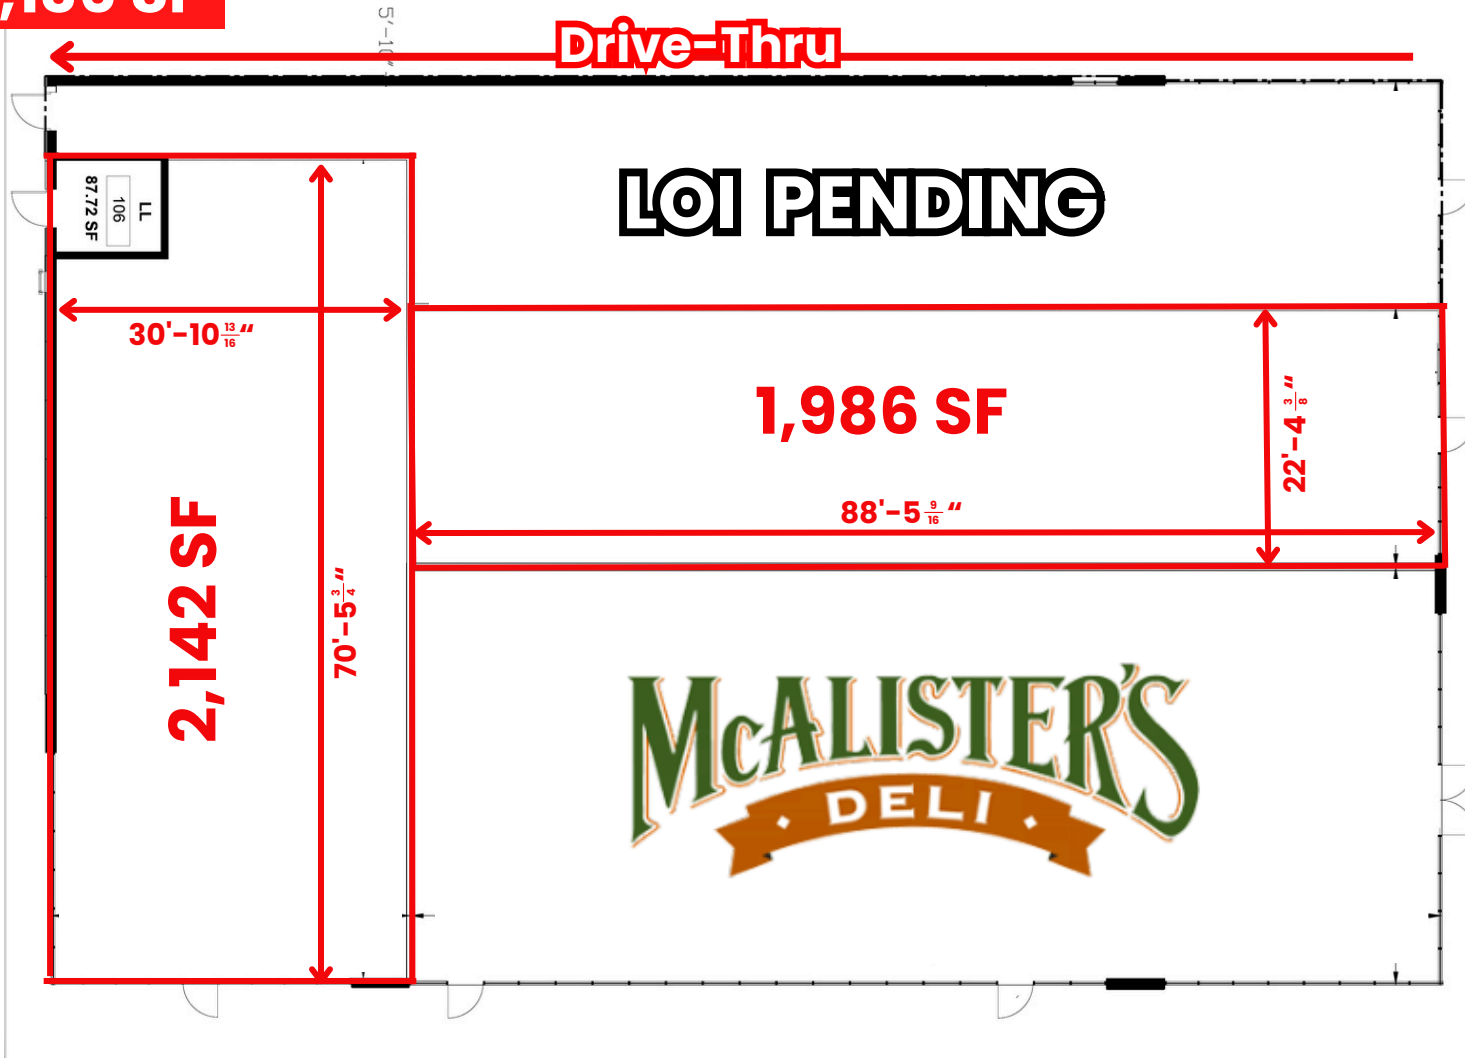

FLOOR PLAN | N PERRYVILLE RD & MCFARLAND RD, ROCKFORD, IL 61108
NEW CONSTRUCTION AVAILABILITY

**APPROX.
1,986-4,136 SF**

815-229-3000

leasing@firstmidwestgroup.com

6801 Spring Creek Road, Rockford, IL 61114

First Midwest Group